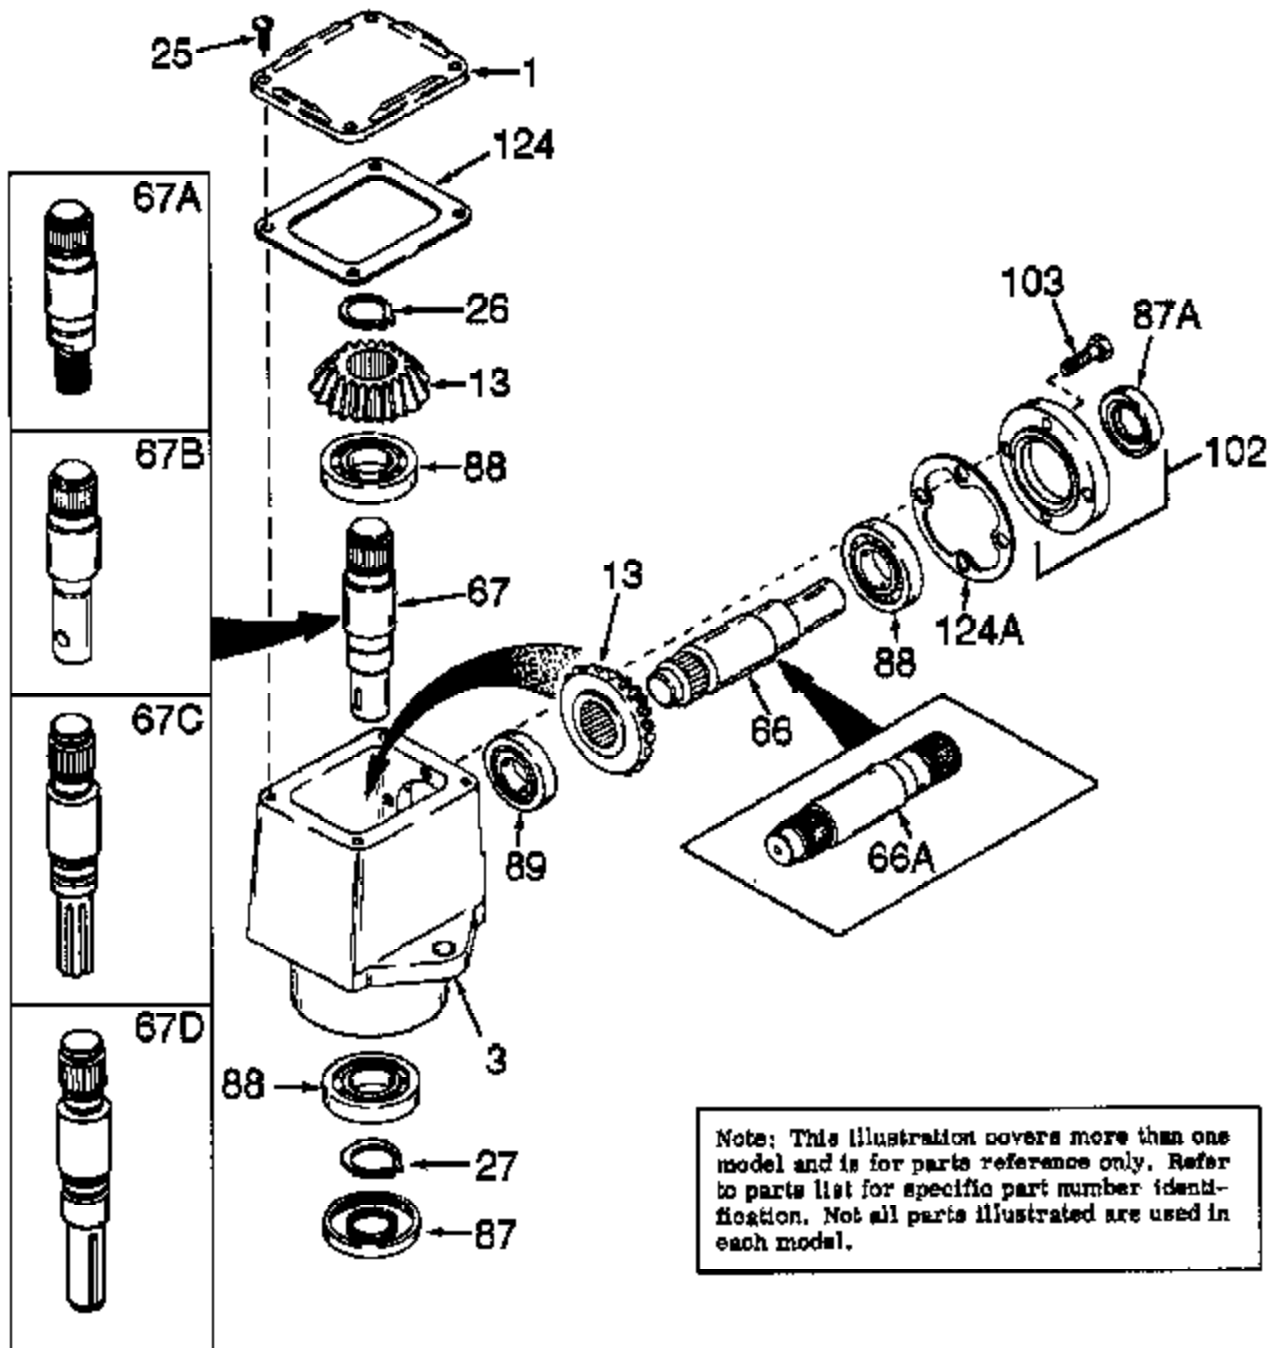

# JOIST

SICHER IST DAS:  
DAS ORIGINAL

**NOTE: PARTS NOT ILLUSTRATED  
OR LISTED ARE SUPPLIED BY  
EQUIPMENT MANUFACTURER.**

**Note: This illustration covers more than one model and is for parts reference only. Refer to parts list for specific part number identification. Not all parts illustrated are used in each model.**

Ref #	Part Number	Qty	Description
	794036		L.H. Head Assy (Incl. 1 thru 124A)
1	772035		Left Hand Cover
3	770026		Right Angle Drive Housing
13	778046		Miter Gear
25	792025		Screw, 10-24 x 1/2"
26	788018		Snap Ring
27	788019		Snap Ring
66A	776087		Input Pinion Shaft
67	776061		Output Shaft
87A	788031		Oil Seal
87	788029		Oil Seal
88	780034		Ball Bearing
89	780024		Ball Bearing
102	786029		Retainer Cap & Seal (Incl. 87A & 103)
103	792043		Screw, 1/4-20 x 1"
124A	788030B		Cap Gasket
124	788028		Cover Gasket

RAD-1786-P91 Page 2 of 2

Peerless